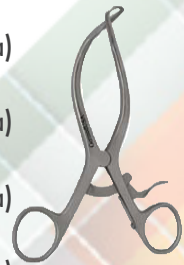

SKU # DESCRIPTION

- G13-21** Retractor, Gelpi 3 3/4" Standard 9.5cm Heavy

SKU # DESCRIPTION

- G13-309** Retractor, Gelpi Crossover (Neroma) 3 1/2" Deep Angle 9cm
- G13-310** Retractor, Gelpi Crossover (Neroma) 4 1/2" Deep Angle 11.5cm
- G13-311** Retractor, Gelpi Crossover (Neroma) 5 1/2" Deep Angle 14cm
- G13-312** Retractor, Gelpi Crossover (Neroma) 6 1/2" Deep Angle 16.5cm
- G13-313** Retractor, Gelpi Crossover (Neroma) 6 3/4" Deep Angle 17.5cm Right Angle
- G13-314** Retractor, Gelpi Crossover (Neroma) 7 1/2" Deep Angle 19cm
- G13-315** Retractor, Gelpi Crossover (Neroma) 6 1/2" Deep Angle 16.5cm Blunt Tips
- G13-316** Retractor, Gelpi Crossover (Neroma) 8" Deep Angle 20cm

SKU # DESCRIPTION

- G13-85** Retractor, Gelpi 3 1/2" 90 Degree Angle
- G13-58** Retractor, Gelpi 4 1/2" Right Angled
- G13-58R** Retractor, Gelpi 5 1/2" Right Angled

SKU # DESCRIPTION

- G13-323** Retractor, Gelpi 7" 45 Degree Angle

SKU # DESCRIPTION

- G13-109** Retractor, Gelpi Crossover 3 1/2" (Neroma) Easy Tip Insertion 9cm
- G13-114** Retractor, Gelpi Crossover 4 1/2" (Neroma) Easy Tip Insertion 11.5cm
- G13-111** Retractor, Gelpi Crossover 5 1/2" (Neroma) Easy Tip Insertion 14cm
- G13-112** Retractor, Gelpi Crossover 6 1/2" (Neroma) Easy Tip Insertion 16.5cm
- G13-03** Retractor, Gelpi Crossover 7 1/2" (Neroma) Easy Tip Insertion 19cm
- G13-14** Retractor, Gelpi Crossover 7 1/2" (Neroma) Easy Tip Insertion 19cm Right Angle
- G13-16** Retractor, Gelpi Crossover 3 1/2" (Neroma) Easy Tip Insertion 9cm Heavy